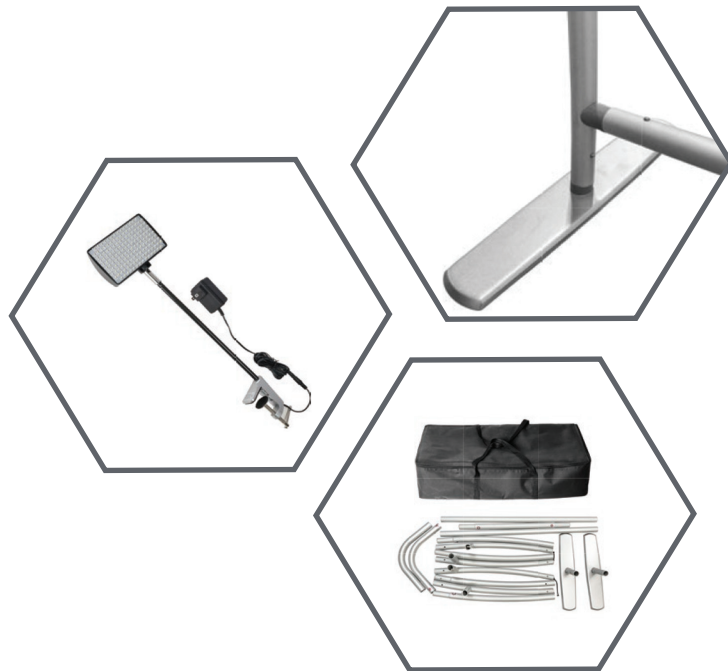

SLOCAN

DANCER TENSION TUBE

Our [SLOCAN - Dancer Tension Tube](#) has a stylish curved stance making it an elegant looking display that can be printed on both sides. Assembly is very quick with no tools required. After it's assembled just pull the pillowcase-like graphic over the frame.

	Size	Weight	Box size
36in	36.5" x 90"	10.35 lbs	30.5" x 9.5" x 7.5"

Accessories (ordered separately)

Tube lamp